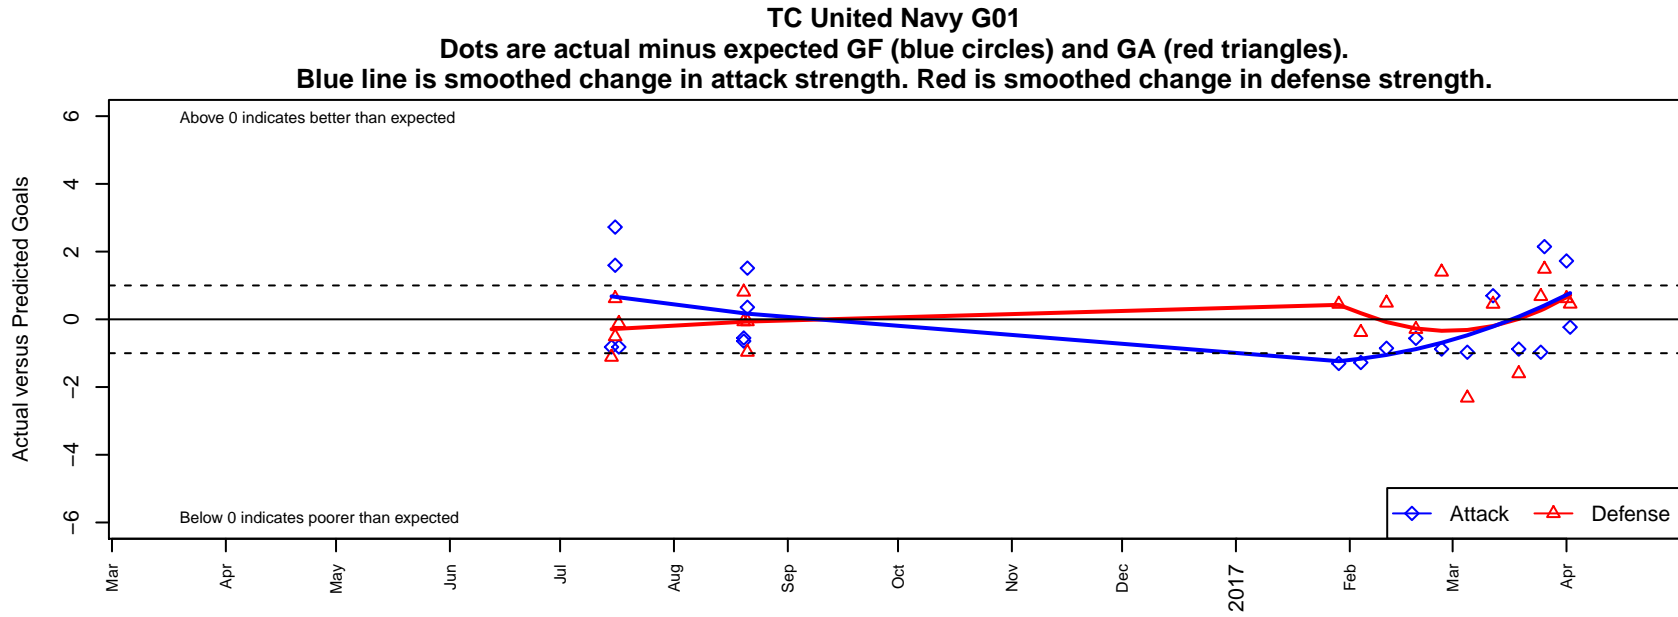

TC United Navy G01

Thurston County United

Lacey, WA

G01 total strength=1307

attack=5.32 defense=6.31

spr league = Win PSPL Classic 1 (01) U16

notes= Hall 2016

alt names used:

Venues played:

2016 KITG GU16 Green

2016 Xtreme Cup GU16

2016 Win PSPL Classic 1 (01) U16

2016 WA Cup Gold Division

**attack and defense variance (black dot)
relative to other teams
and top 10 in region**

**attack and defense rating
relative to others at age
and all opponents in last 13 months**

**attack and defense rating
relative to others at age
and all opponents in last 13 months**

Performance relative to 13 month average

Performance relative to 13 month average

Distribution of opponents
 Red = Lose zone, Blue = Win zone, Green = Even
 Black line separates win/lose zones