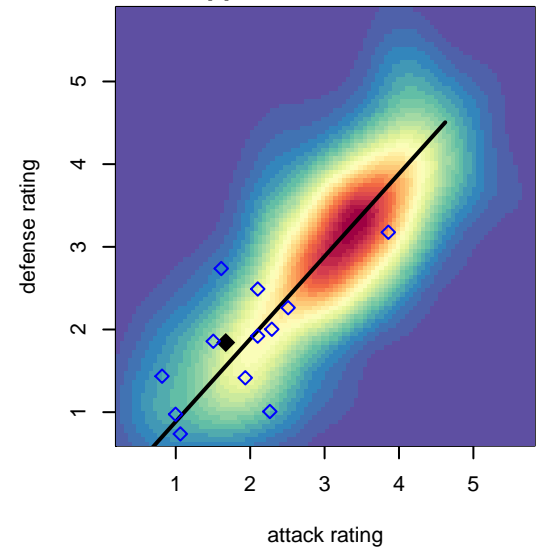

Venues played:

2016 KITG GU16 Green

2016 Xtreme Cup GU16

2016 Win PSPL Classic 1 (01) U16

2016 WA Cup Gold Division

**attack and defense variance (black dot)
relative to other teams
and top 10 in region**

**attack and defense rating
relative to others at age
and all opponents in last 13 months**

**attack and defense rating
relative to others at age
and all opponents in last 13 months**

Performance relative to 13 month average

Performance relative to 13 month average

Distribution of opponents
 Red = Lose zone, Blue = Win zone, Green = Even
 Black line separates win/lose zones