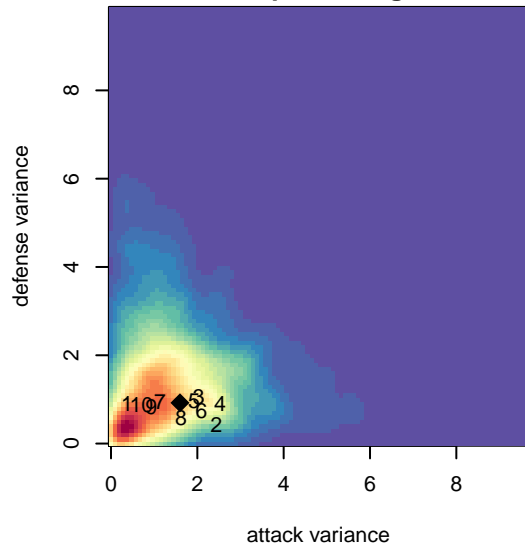

Venues played:

2016 KITG GU16 Green

2016 Xtreme Cup GU16

2016 Win PSPL Classic 1 (01) U16

2016 WA Cup Gold Division

**attack and defense variance (black dot)
relative to other teams
and top 10 in region**

**attack and defense rating
relative to others at age
and all opponents in last 13 months**

**attack and defense rating
relative to others at age
and all opponents in last 13 months**

Performance relative to 13 month average

Performance relative to 13 month average

Distribution of opponents
 Red = Lose zone, Blue = Win zone, Green = Even
 Black line separates win/lose zones